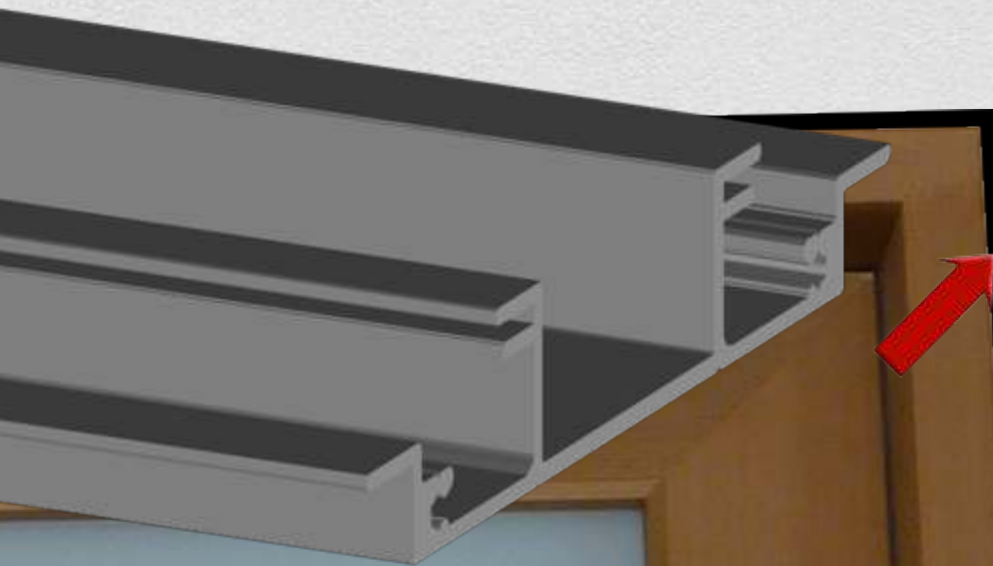

# shadowline

profile subframe system

pre-finished aluminium in black powdercoat

ensure every opening has the perfect shadowline

reduce site time with these ready made straight edges

**112 x 20mm to suit internal walls**

ready to install

prefabricated, ready to install

eliminate the need for site measure

premium grade

no more trims or architraves

no more plasterers beads

supplied by...

*Cedar West*  
High Class Joinery & Mouldings