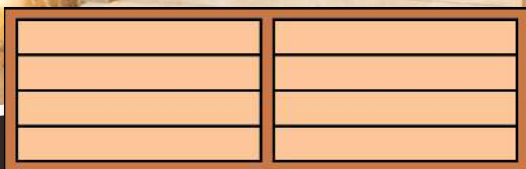

- ✓ Striking architectural feature
- ✓ Constructed from 100% solid timber
- ✓ Custom made to your requirements
- ✓ Fixed timber louvres
- ✓ Durable, external grade materials
- ✓ Ventilated or non-ventilated options
- ✓ Can be stained or painted any colour

Timber turret louvres enhance the appearance of any turret, gate house, portico, gable or balcony. Our timber turret louvres are available to suit both ventilated and non-ventilated requirements.