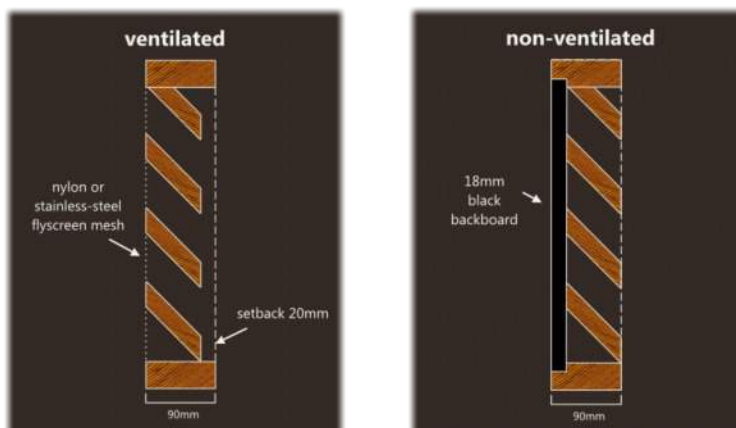

## Quality timber and materials

Our timber turret louvres are constructed from high-grade, durable solid timber that has been carefully selected to withstand the elements and provide years of outstanding performance.

## Data & Specifications

- Precision machined from 100% solid timber (no veneers or fingerjoints).
- Custom-made to suit your height and width requirements.
- Standard frame width is 90mm.
- Maximum bay span 900mm. Bays can be combined to create longer lengths.
- Can be constructed with angled ends to match pitch of roof.
- Ventilated turret louvres supplied with flyscreen mesh.
- Non-ventilated turret louvres supplied with 18mm black backboard.
- Available in raw timber or pre-primed in grey or white.
- Full Sikkens coating available on turret louvres.

## Detailed Drawings