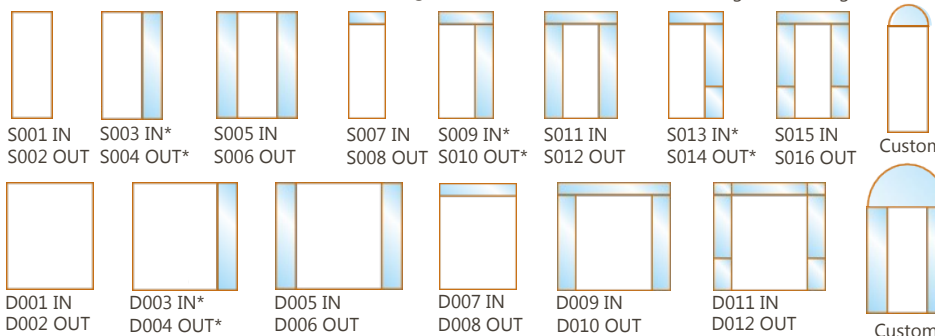

Outward-Opening Sill Detail
(indicative only)

Data & Specifications

- Custom-made to suit your size requirements. Custom-designs and frame configurations available. Can incorporate all Cedar West door designs. Visit our website to view the latest designs www.cedarwest.com.au.
- Outward-opening doors have hardwood timber threshold as standard. Recessed sill/flush threshold option also available.
- Inward-opening doors feature a unique sealing system with self-draining aluminium sill with hardwood insert. Sill colours options: Hamersley Brown, Clear Anodised or White. Recessed sill option also available.
- All hinged doors include full perimeter Aqua 21 seals to jamb and head.
- Suitable for single or double door frames.
- Maximum size of each door leaf: 2700mm (h) x 1200mm (w). For wider doors we recommend our soft-close pivot system.
- Available with optional flydoor or retractable flyscreen.
- Range of quality handles and locking mechanisms available, including electric strikes and multi-lock options.
- BAL-rated timber available. Can be built to meet requirements of AS3959 (up to BAL 29 only).
- Available in raw timber, or with white or grey factory primer (applied to exposed surfaces).

Detailed Drawings - Hinged Door Frames

Hinged door frames available in a variety of configurations (as below). Your custom designs and sizing welcome.

* Glazing available to left or right side
Note: Proportions will change according to door size