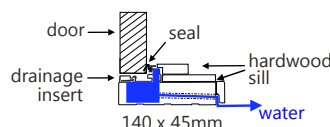

Sill Colours Options

For inward-opening doors only

- Hamersley Brown
- Clear Anodised
- White

Inward-Opening Sill Detail
(indicative only)