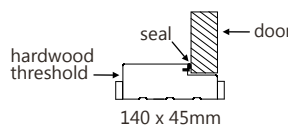

Outward-Opening Sill Detail
(indicative only)

Data & Specifications

- Custom-made to suit your size requirements. Custom-designs and frame configurations available. Can incorporate all Cedar West door designs. Visit our website to view the latest designs www.cedarwest.com.au.
- Outward-opening doors have hardwood timber threshold as standard. Recessed sill/flush threshold option also available.
- Inward-opening doors feature a unique sealing system with self-draining aluminium sill with hardwood insert. Sill colours options: Hamersley Brown, Clear Anodised or White. Recessed sill option also available.
- All hinged doors include full perimeter Aqua 21 seals to jamb and head.
- Suitable for single or double door frames.
- Maximum size of each door leaf: 2700mm (h) x 1200mm (w). For wider doors we recommend our soft-close pivot system.
- Available with optional flydoor or retractable flyscreen.
- Range of quality handles and locking mechanisms available, including electric strikes and multi-lock options.
- BAL-rated timber available. Can be built to meet requirements of AS3959 (up to BAL 29 only).
- Available in raw timber, or with white or grey factory primer (applied to exposed surfaces).